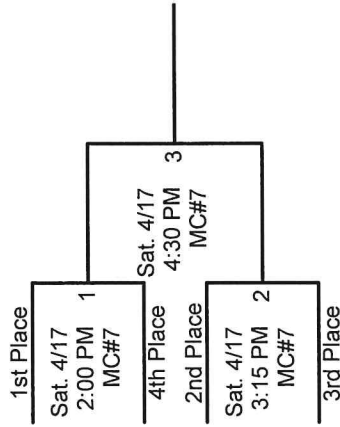

Time limit is 1:05 minutes. No new inning can start after 1:05 minutes.

Pool Play / Tie Breaker Criteria:

- A Best Record
- B Head to Head
- C Runs Allowed (Versus All Teams Played Not Just Tied Teams)
- D Run Differential (Maximum +/- 8 Runs Per Game.)
- E Coin Flip

* Comment: Once advanced to the next tie breaker criteria, do not return to a previous criteria.

Round 1					
Game		Date	Time	Location	Score
1	Screven Spurs vs. Georgia Premier	Sat. 4/17	9:00 AM	MC#7	
2	Georgia Premier vs. Metter Vipers	Sat. 4/17	10:15 AM	MC#7	

Round 2					
Game		Date	Time	Location	Score
3	Screven Spurs vs. Around the Horn	Sat. 4/17	11:30 AM	MC#7	
4	Around the Horn vs. Metter Vipers	Sat. 4/17	12:45 PM	MC#7	

STATESBORO - BULLOCH

Parks and Recreation