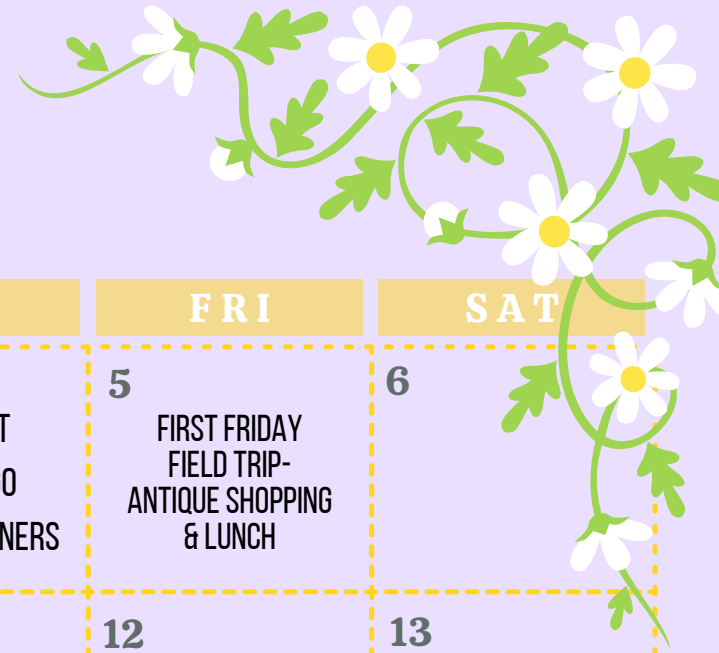

# April 2024

SUN	MON	TUE	WED	THU	FRI	SAT
31	1 5:00PM EVENING LINE DANCE	2 9:30 CHAIR YOGA 5:00 EVENING LINE DANCE	3 10:00 SCRABBLE	4 9:30 SITFIT 10:30 BINGO 2:00 SILVER LINERS	5 FIRST FRIDAY FIELD TRIP- ANTIQUE SHOPPING & LUNCH	6
7	8 5:00PM EVENING LINE DANCE	9 9:30 CHAIR YOGA 10:30 CHAIR VOLLEYBALL 5:00 EVENING LINE DANCE	10 10:00 SCRABBLE	11 9:30 SITFIT 10:30 BINGO 2:00 SILVER LINERS	12	13
14	15 5:00PM EVENING LINE DANCE	16 9:30 CHAIR YOGA 5:00 EVENING LINE DANCE	17 10:00 SCRABBLE	18 9:30 SITFIT 10:30 BINGO 11:30-ART CLASS 2:00 SILVER LINERS	19	20
21	22 5:00PM EVENING LINE DANCE	23 9:30 CHAIR YOGA 10:30 CHAIR VOLLEYBALL 5:00 EVENING LINE DANCE	24 10:00 SCRABBLE	25 9:30 SITFIT 10:30 BINGO 2:00 SILVER LINERS	26	27
28	29 5:00PM EVENING LINE DANCE	30 9:30 CHAIR YOGA 5:00 EVENING LINE DANCE				