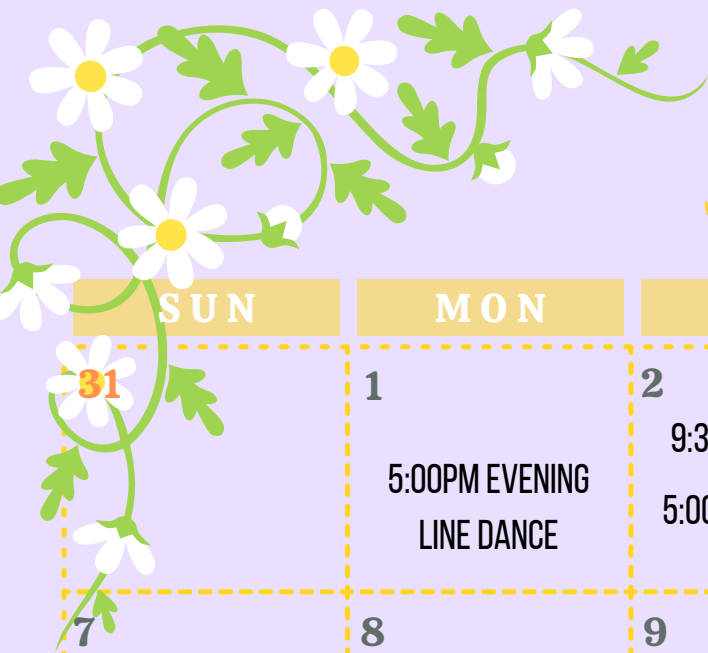

# April 2024

SUN	MON	TUE	WED	THU	FRI	SAT
31	1 5:00PM EVENING LINE DANCE	2 9:30 CHAIR YOGA 5:00 EVENING LINE DANCE	3 10:00 SCRABBLE	4 9:30 SITFIT 10:30 BINGO 2:00 SILVER LINERS	5 FIRST FRIDAY FIELD TRIP- ANTIQUE SHOPPING & LUNCH	6
7	8 5:00PM EVENING LINE DANCE	9 9:30 CHAIR YOGA 10:30 CHAIR VOLLEYBALL 5:00 EVENING LINE DANCE	10 10:00 SCRABBLE	11 9:30 SITFIT 10:30 BINGO 2:00 SILVER LINERS	12	13
14	15 5:00PM EVENING LINE DANCE	16 9:30 CHAIR YOGA 5:00 EVENING LINE DANCE	17 10:00 SCRABBLE	18 9:30 SITFIT 10:30 BINGO 11:30-ART CLASS 2:00 SILVER LINERS	19	20
21	22 5:00PM EVENING LINE DANCE	23 9:30 CHAIR YOGA 10:30 CHAIR VOLLEYBALL 5:00 EVENING LINE DANCE	24 10:00 SCRABBLE	25 9:30 SITFIT 10:30 BINGO 2:00 SILVER LINERS	26	27
28	29 5:00PM EVENING LINE DANCE	30 9:30 CHAIR YOGA 5:00 EVENING LINE DANCE				